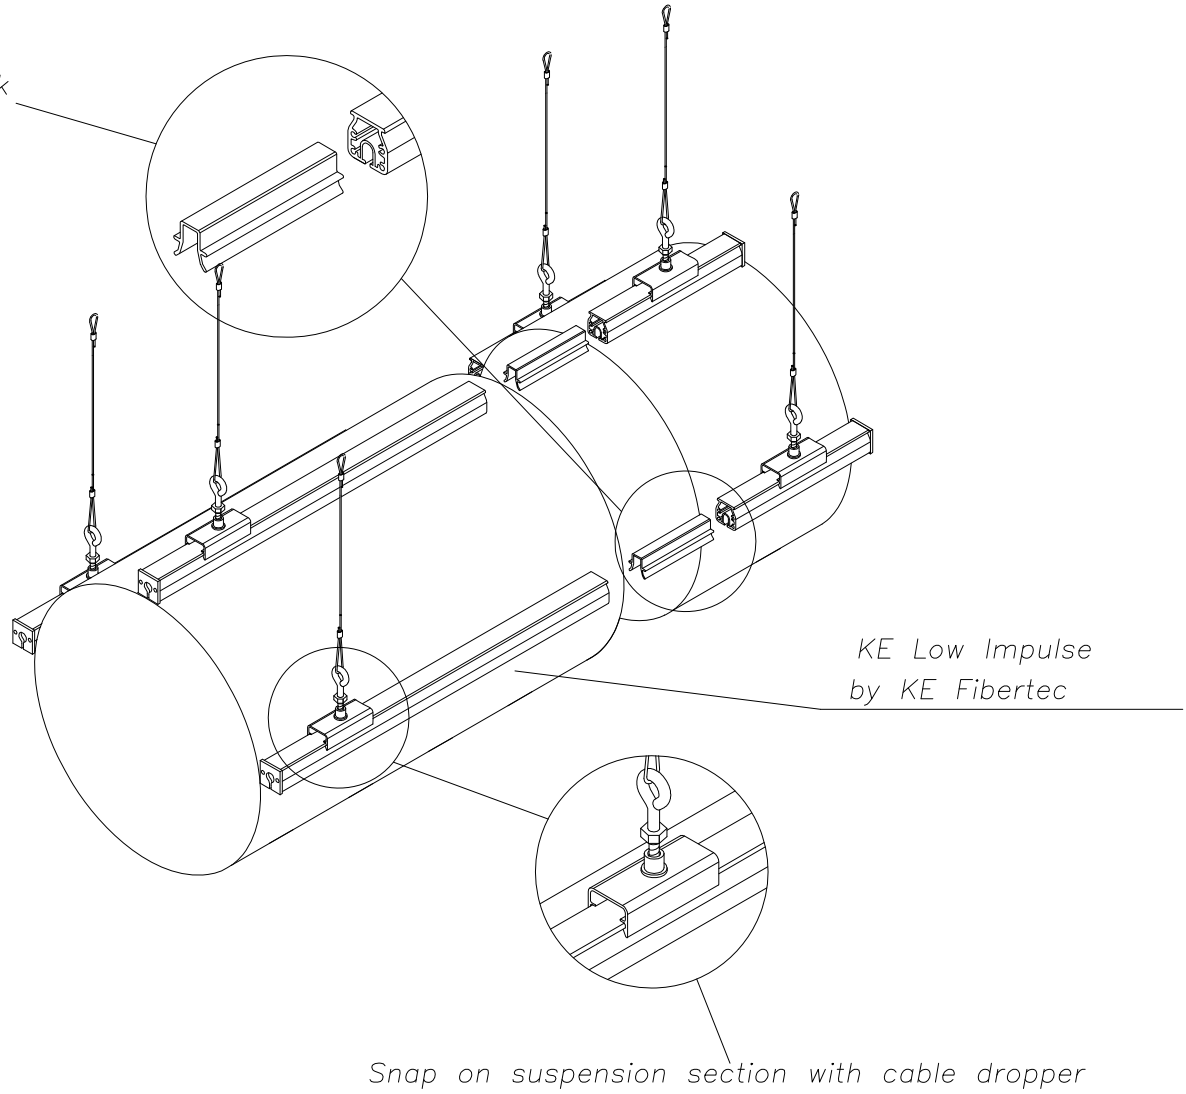

Safejoint for joining track

**Triple Track Suspension Detail
for KE Fibertec Fabric Ducts (3, 9 & 12 O'clock Attachment)**