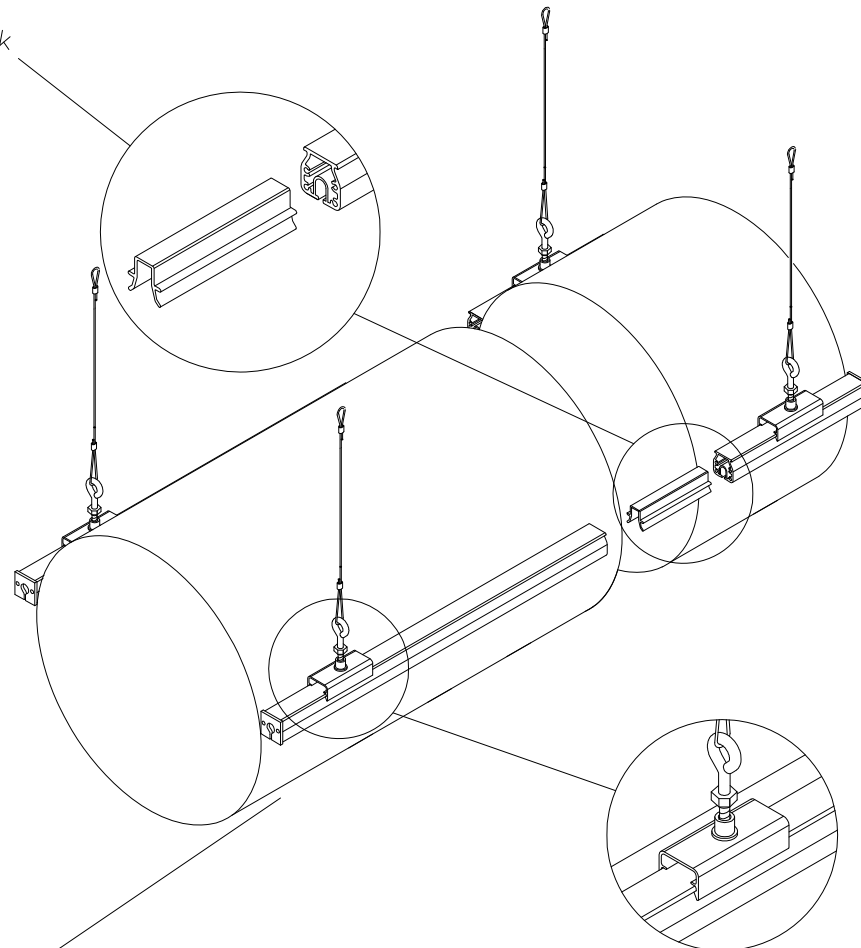

Safejoint for joining track

*KE Low Impulse
by KE Fibertec*

Snap on suspension section with cable dropper

**Dual Track Suspension Detail
for Fabric Ducts (3 and 9 o' clock Attachment)**