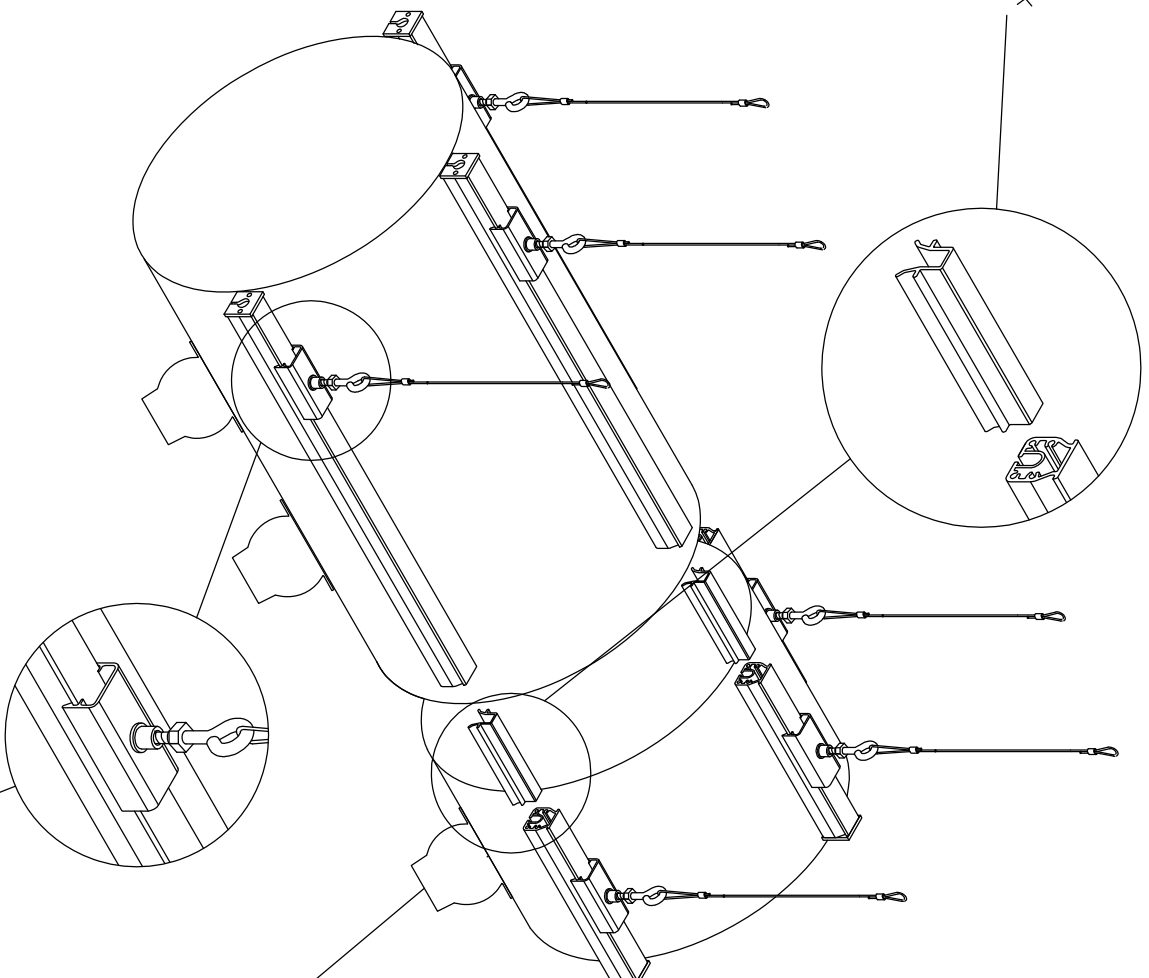

Safejoint for joining track

*KE Direjet Vario
by KE Fibertec*

Snap on suspension section with cable dropper

Triple Track Suspension Detail

for KE Fibertec Fabric Ducts (3, 9 & 12 O'clock Attachment)