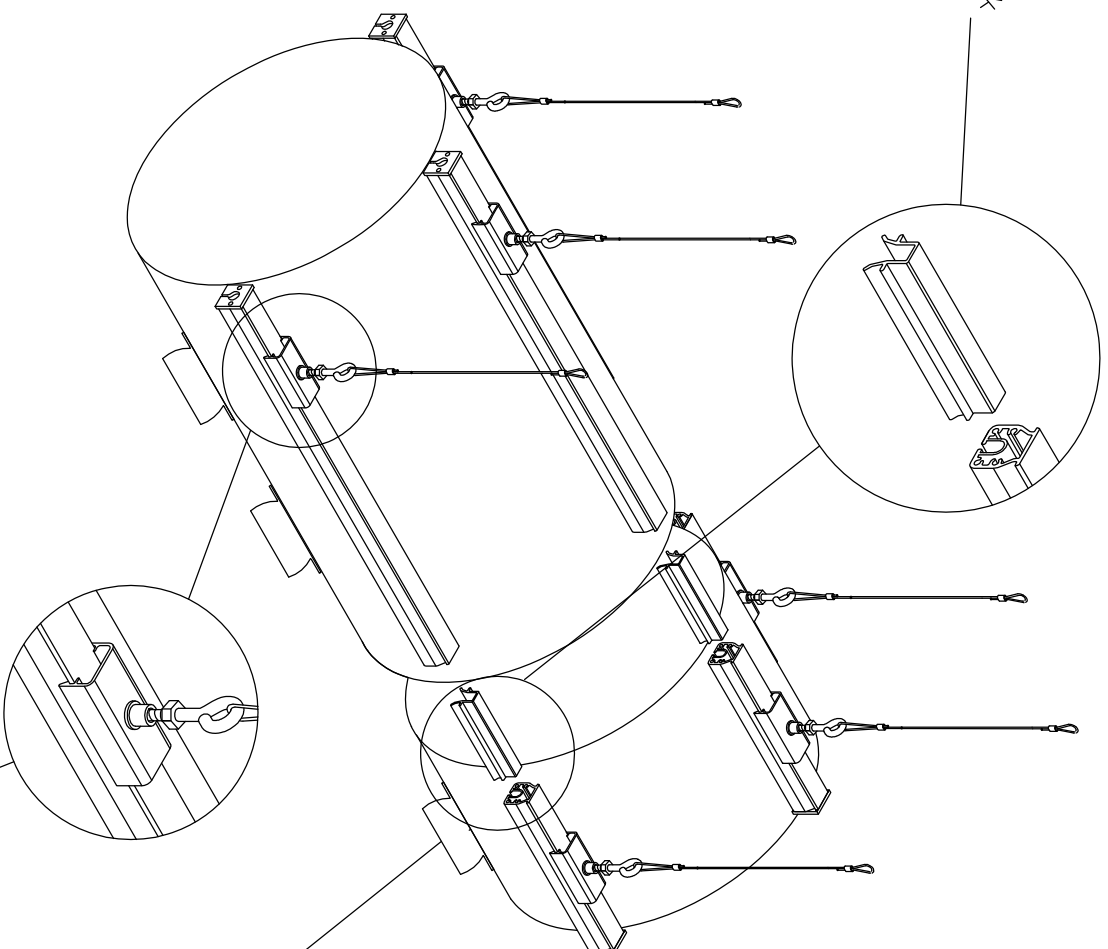

Safejoint for joining track

Snap on suspension section with cable dropper

*KE Direjet 2-1/2" nozzle
by KE Fibertec*

Triple Track Suspension Detail

for KE Fibertec Fabric Ducts (3, 9 & 12 O'clock Attachment)