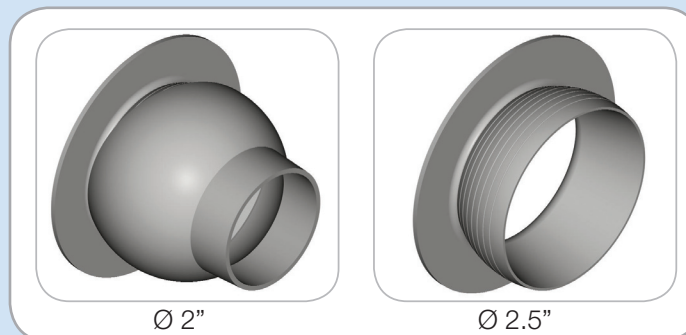

NOZZLE COLOR CHART

DIREJET NOZZLES

AVAILABLE SIZES

AVAILABLE STANDARD COLORS

Custom colors also available (extra cost and longer lead time apply)

DIREJET VARIO NOZZLES

AVAILABLE SIZES

AVAILABLE STANDARD COLORS